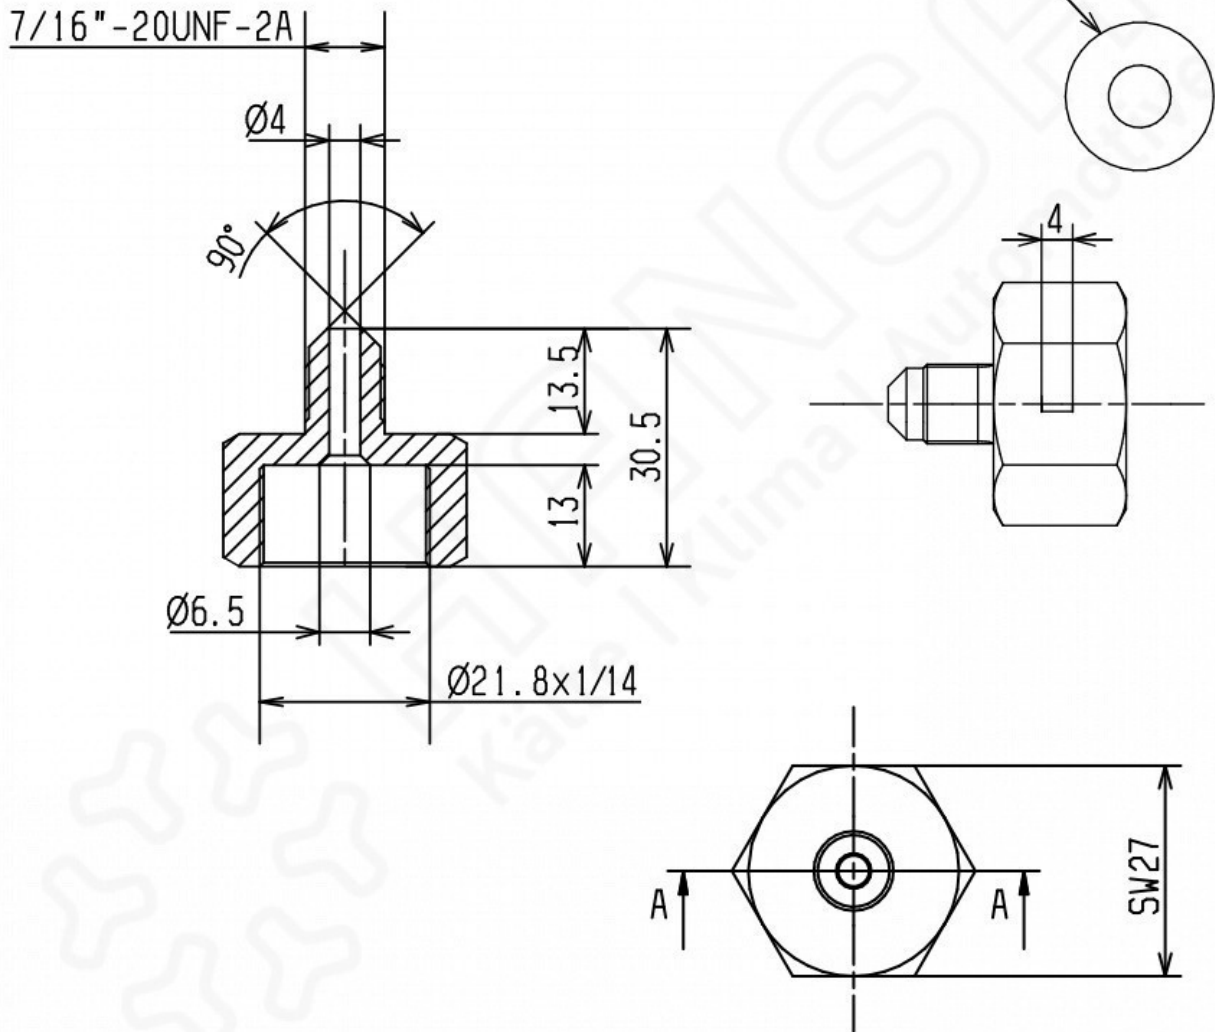

HANSA gas cylinder connector W 21,8 x 1/14 7/16"-20UNF FA 2774305050

HANSA 2774305050

Product short description:

gas cylinder connector W 21,8 x 1/14 (DIN 477-1) to 7/16-20UNF fits tube size 6mm or 1/4"

Dimension (LxWxH): 27x28x30 mm

Weight: 0,06 kg

Part-No.: 2774305050

Made in Germany

Product codes:

Reference: 2774305050

EAN13: 4251692914908

Product description:

Product features:

Material design: Brass

Connection: 7/16-20UNF

Connection: W 21,8 x 1/14

Fits: Ø 6mm

Fits: 1/4"

Product attributes:

Dichtungsring
in Tüte beigelegt

HANSA 2774305050