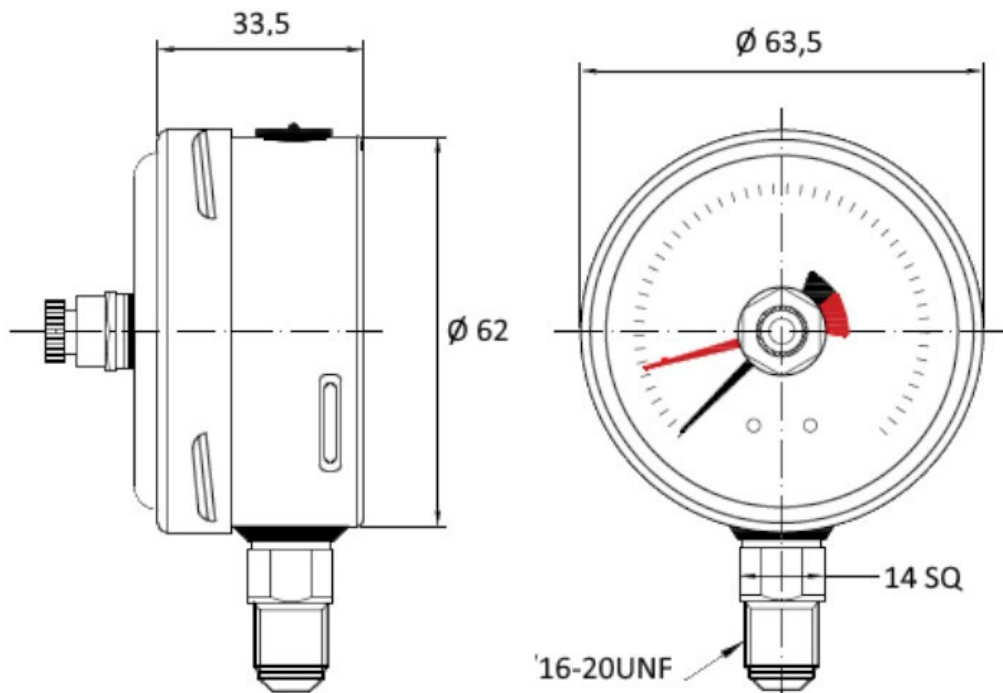

HANSA Manometer w max indicator 16bar Connection 7/16" UNF_2776600050

Product short description:

Manometer w max indicator 16bar Connection
7/16" UNF

Dimension (LxWxH): xx mm

Weight: 0,163 kg

Part-No.: 2776600050

Product codes:

Reference: 2776600050

EAN13: 4251692914915

Product description:

Product features:

Product attributes:

HANSA 2776250050

HANSA 2776600050