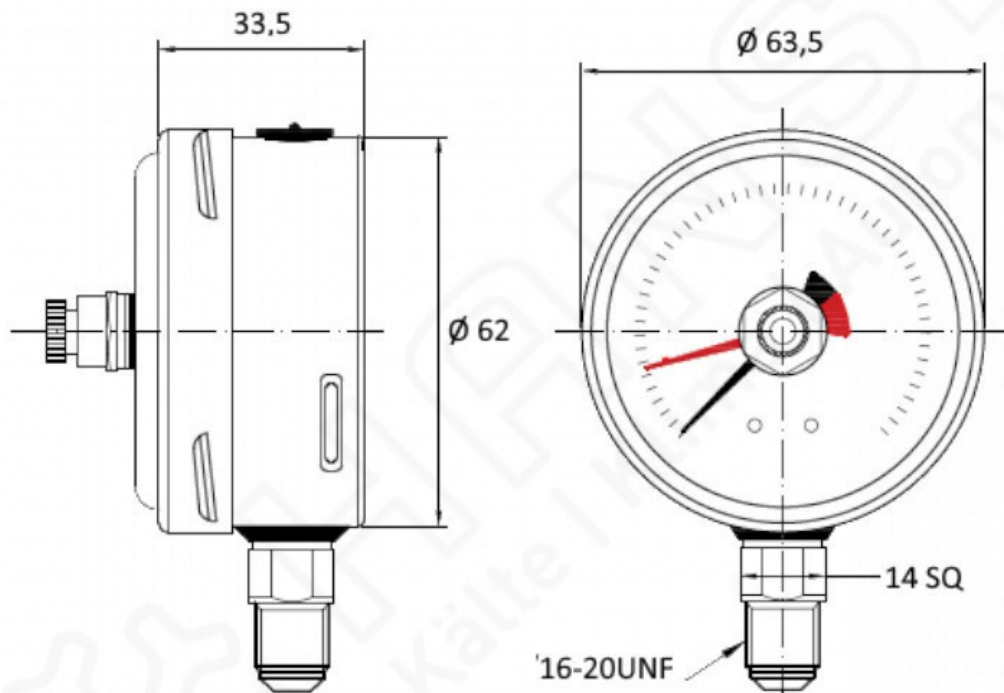

HANSA Manometer w max indicator 60bar Connection 7/16" UNF 2776660050

Product short description:

Manometer w max indicator 60bar Connection
7/16" UNF

Dimension (LxWxH): xx mm

Weight: 0,216 kg

Part-No.: 2776660050

Product codes:

Reference: 2776660050

EAN13: 4251692914922

Product description:

Product features:

Connection: 7/16"

Product attributes:

HANSA 2776250050