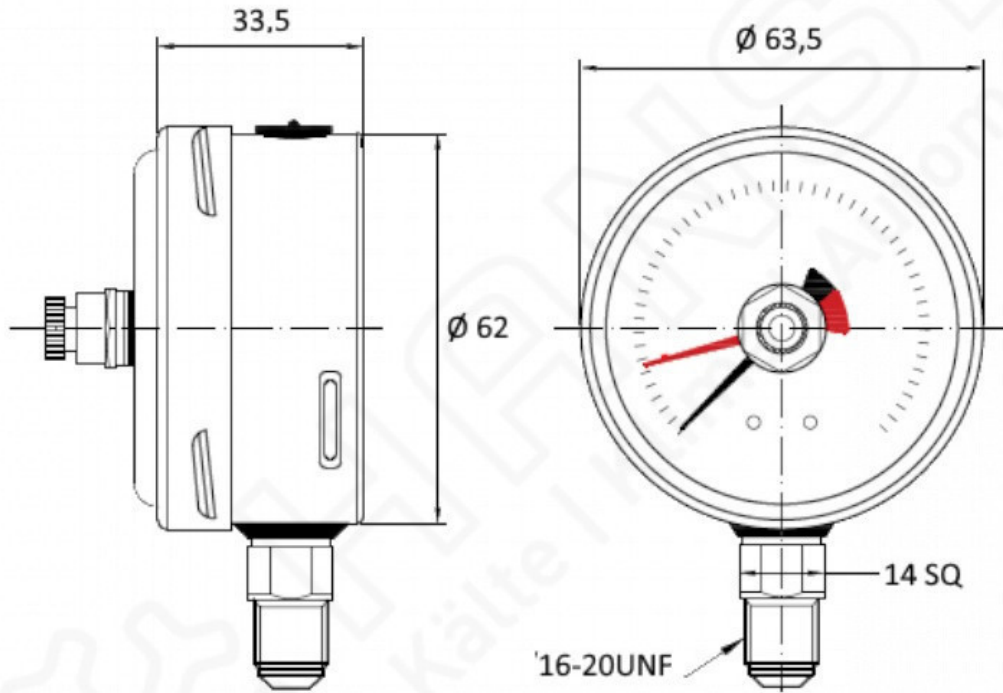

HANSA Manometer w max indicator 60bar Connection 7/16" UNF 2776660050

Product short description:

Manometer w max indicator 60bar Connection
7/16" UNF

Dimension (LxWxH): xx mm

Weight: 0,216 kg

Part-No.: 2776660050

Product codes:

Reference: 2776660050

EAN13: 4251692914922

Product description:

Product features:

Connection: 7/16"

Product attributes:

HANSA 2776250050