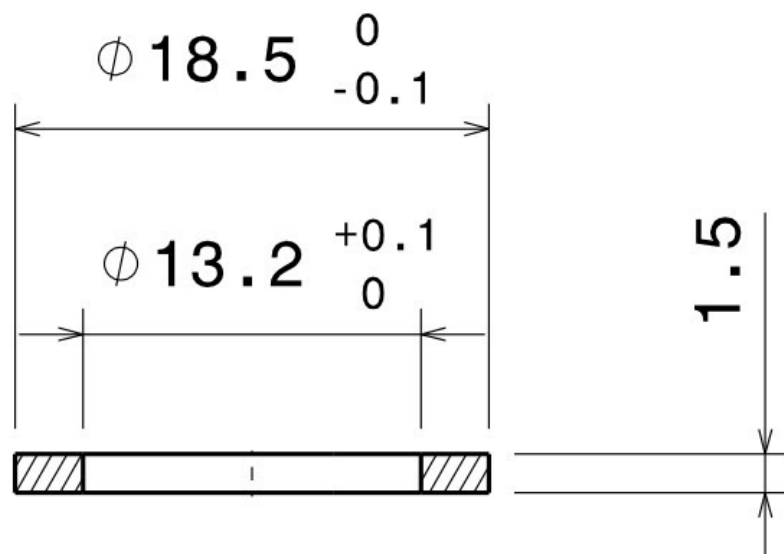

HANSA seal ring copper Ø 18 x 1,5 mm for G1/2" WSV_2776854050

Product short description:

Gasket Copper Ø 18 x 1,5 mm for WSV

fits HANSA changeover valve G1/2" connector

Dimension (LxWxH): 18x18x1,5 mm

Weight: 0,001 kg

Part-No.: 2776854050

Made in Germany

Product codes:

Reference: 2776854050

EAN13: 4251692918289

Product description:

Product features:

Material design: Copper

Product attributes:

HANSA 2776830050