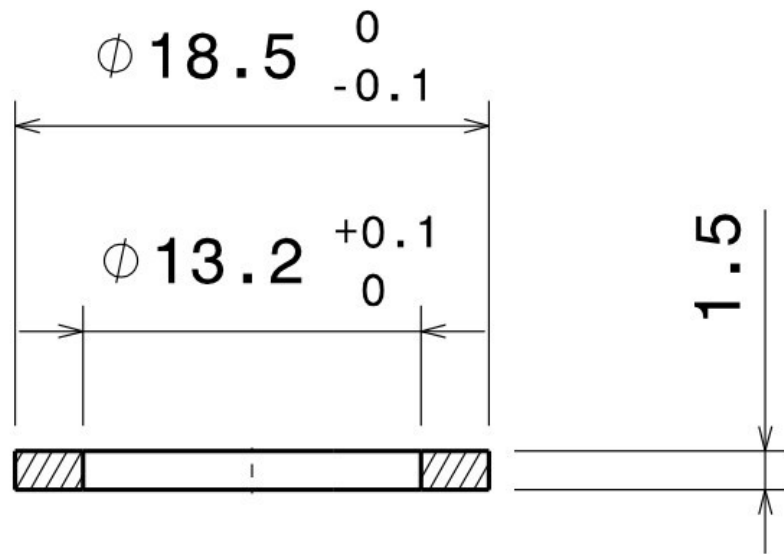

HANSA seal ring copper Ø 18 x 1,5 mm for G1/2" WSV_2776854050

Product short description:

Gasket Copper Ø 18 x 1,5 mm for WSV

fits HANSA changeover valve G1/2" connector

Dimension (LxWxH): 18x18x1,5 mm

Weight: 0,001 kg

Part-No.: 2776854050

Made in Germany

Product codes:

Reference: 2776854050

EAN13: 4251692918289

Product description:

Product features:

Material design: Copper

Product attributes:

HANSA 2776830050