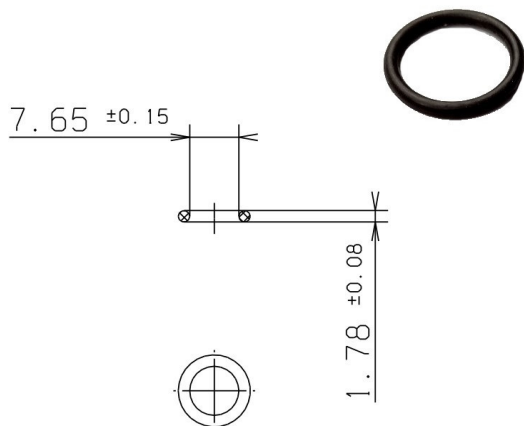

## HANSA O-ring 7.65 x 1.78 CR 70 Shore OR 2776912050

HANSA 2776912050

### Product short description:

O-ring 7.65 x 1.78 CR 70 Shore

Dimension (LxWxH): 7,65x7,65x1,78 mm

Weight: 0,001 kg

Part-No.: 2776912050

Made in Germany