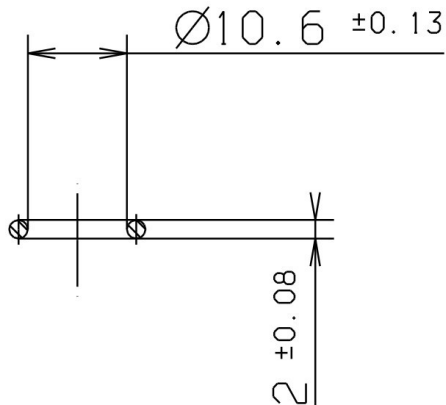

HANSA O-ring 10.60 x 2.00 CR 70 Shore OR 2776913050

HANSA 2776913050

Product short description:

O-ring 10.60 x 2.00 CR 70 Shore

Fits O-ring connector tube size 12mm 1/2"

Dimension (LxWxH): xx mm

Weight: 0,001 kg

Part-No.: 2776913050

Made in Germany

Product codes:

Reference: 2776913050

EAN13: 4251692915141

Product description:

Product features:

Product attributes: