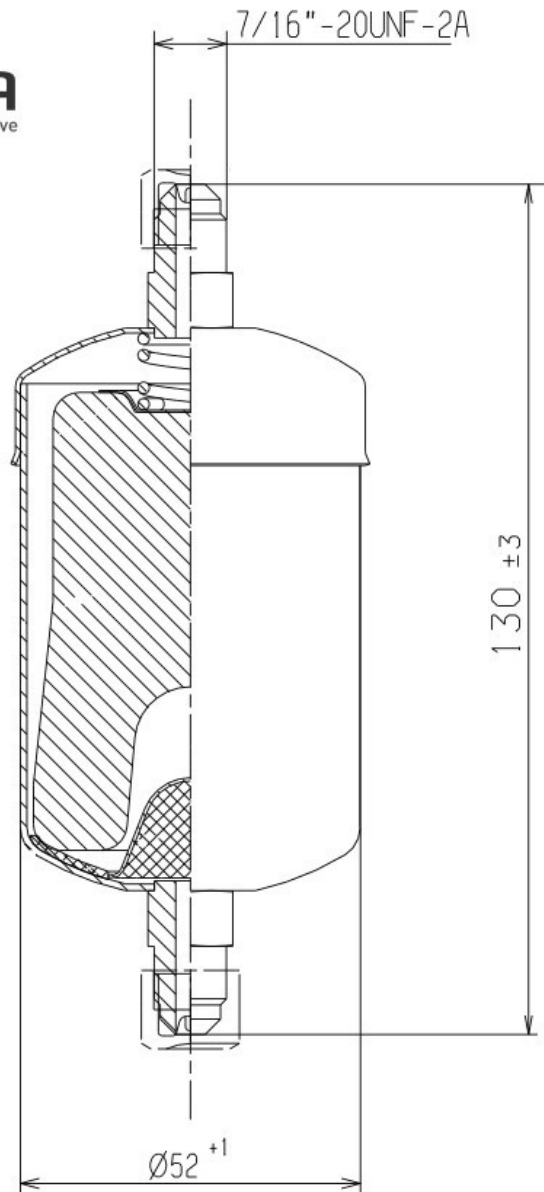

HANSA Filter drier Triplex® 60bar flare connection 7/16"-20UNF TRI 2803305050

Product short description:

Filter drier Triplex® 60bar flare connection
7/16"-20UNF fits tube size 6 mm | 1/4"
60 bar
Dimension (LxWxH): 130x52x52 mm
Weight: 0,265 kg
Part-No.: 2803305050

Made in Germany

Product codes:

Reference: 2803305050
EAN13: 4251692915202

Product features:

Material design: Steel
Connection type: Flare
Connection: 7/16-20UNF
Fits: Ø 6mm
Fits: 1/4"

Product attributes:

HANSA 2835305050