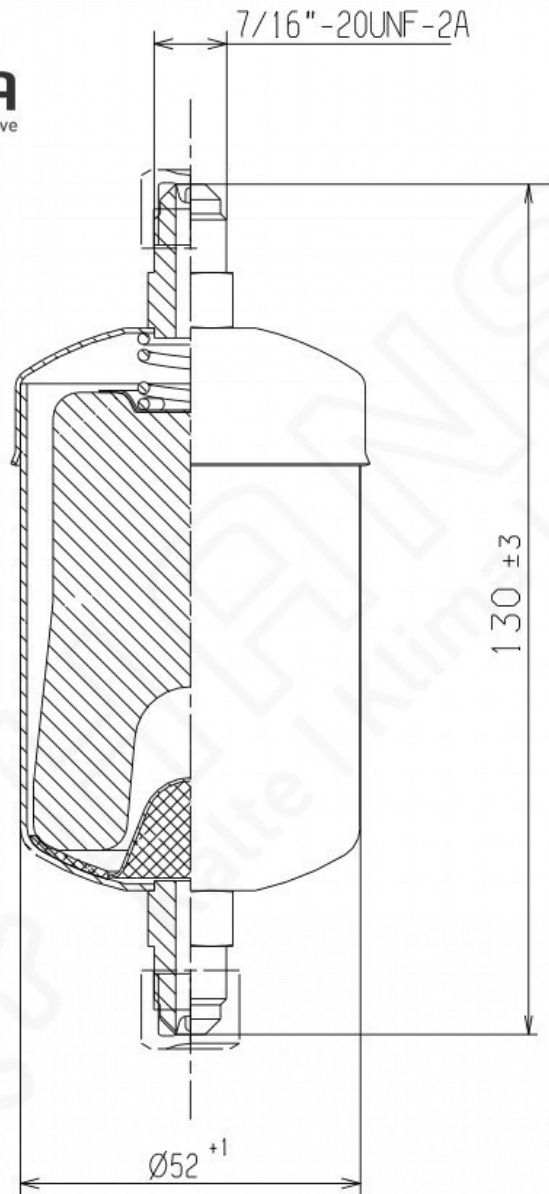

HANSA Filter drier Triplex® 60bar flare connection 7/16"-20UNF TRI 2803305050

Product short description:

Filter drier Triplex® 60bar flare connection
7/16"-20UNF fits tube size 6 mm | 1/4"
60 bar
Dimension (LxWxH): 130x52x52 mm
Weight: 0,265 kg
Part-No.: 2803305050

Made in Germany

Product codes:

Reference: 2803305050
EAN13: 4251692915202

Product features:

Material design: Steel
Connection type: Flare
Connection: 7/16-20UNF
Fits: Ø 6mm
Fits: 1/4"

Product attributes:

HANSA 2835305050