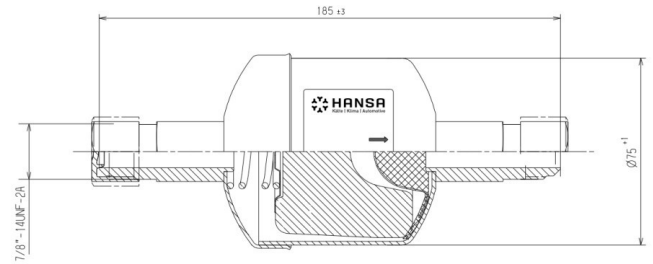

HANSA 2834316050