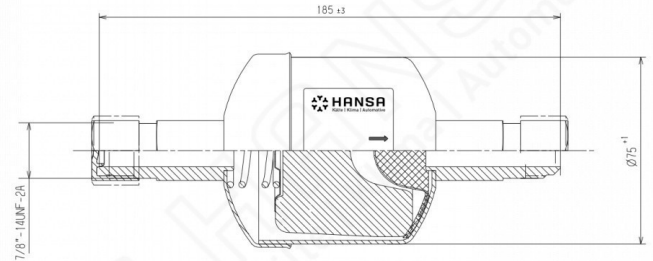

HANSA 2834316050