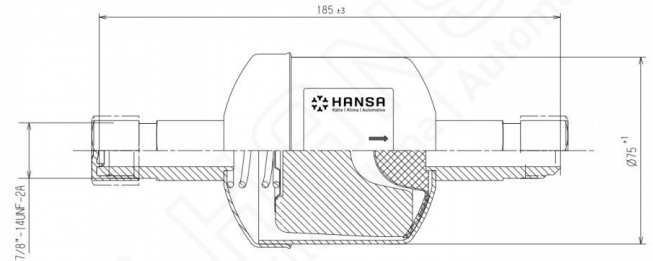

HANSA Filter drier Multiplex flare connection 7/8"-14UNF HM165 2834316050

Product short description:

Filter drier Multiplex flare connection 7/8"-14unf
fits tube HM165 15/16 mm | 5/8"
60 bar
Dimension (LxWxH): 185x75x75 mm
Weight: 0,715 kg
Part-No.: 2834316050

Made in Germany

Product codes:

Reference: 2834316050
EAN13: 4251692915592

Product description:

Filter drier HANSA Multiplex product range HANSA parts numbers 2 8xx xxx 050 Solid core drier with drier block from molecular sieve plus 5% activate aluminum as acid buffer and brass filter mesh Operation pressure up to 60 bar Operation temperatur range -40°C-+120°C Usage: To dry and filter cooling fluids of group I and II liquids in cooling / climate system circuits (except for NH3 or liquids containing NH3).

Product features:

Product attributes:

HANSA 2834316050