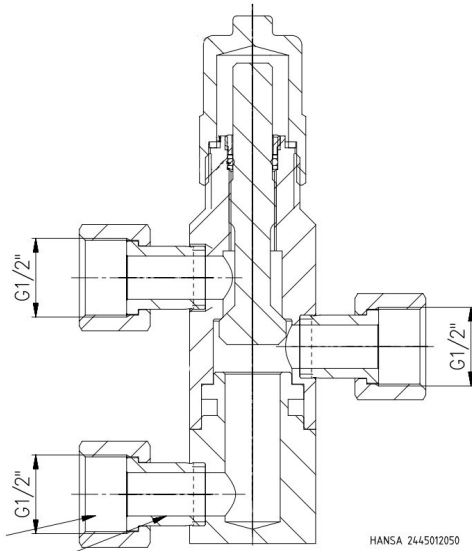

HANSA Changeover valve 3x G1/2" union nut 130bar WSV 2445012050

Product short description:

Changeover valve 3x G 1/2" union nut | 130bar

Set of 2 screw-in connectors G1/2" and 3
copper sealing rings

130 bar R744 CO²
Dimension (LxWxH): xx mm
Weight: kg
Part-No.: 2445012050

Product codes:

Reference: 2445012050
EAN13: 4251692920206

Product description:

Product features:

Material design: Steel
Connection: G1/2"
Pressure range: 130 bar
Authorised refrigerants: R410B
Authorised refrigerants: R514A
Authorised refrigerants: R424A
Authorised refrigerants: R402A
Authorised refrigerants: R452C
Authorised refrigerants: R414A
Authorised refrigerants: R515A
Authorised refrigerants: R425A

Product attributes:

HANSA 2445012050

HANSA 2445012050

HANSA 2445012050