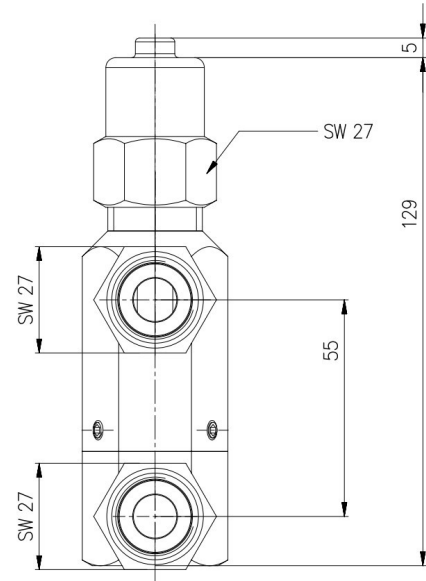

HANSA Changeover valve 3x G1/2" union nut 130bar WSV 2445012050

Product short description:

Changeover valve 3x G 1/2" union nut | 130bar

Set of 2 screw-in connectors G1/2" and 3
copper sealing rings

130 bar R744 CO²
Dimension (LxWxH): xx mm
Weight: kg
Part-No.: 2445012050

Product codes:

Reference: 2445012050
EAN13: 4251692920206

Product description:

Product features:

Material design: Steel
Connection: G1/2"
Pressure range: 130 bar
Authorised refrigerants: R410B
Authorised refrigerants: R514A
Authorised refrigerants: R424A
Authorised refrigerants: R402A
Authorised refrigerants: R452C
Authorised refrigerants: R414A
Authorised refrigerants: R515A
Authorised refrigerants: R425A

Product attributes:

HANSA 2445012050

HANSA 2445012050

HANSA 2445012050